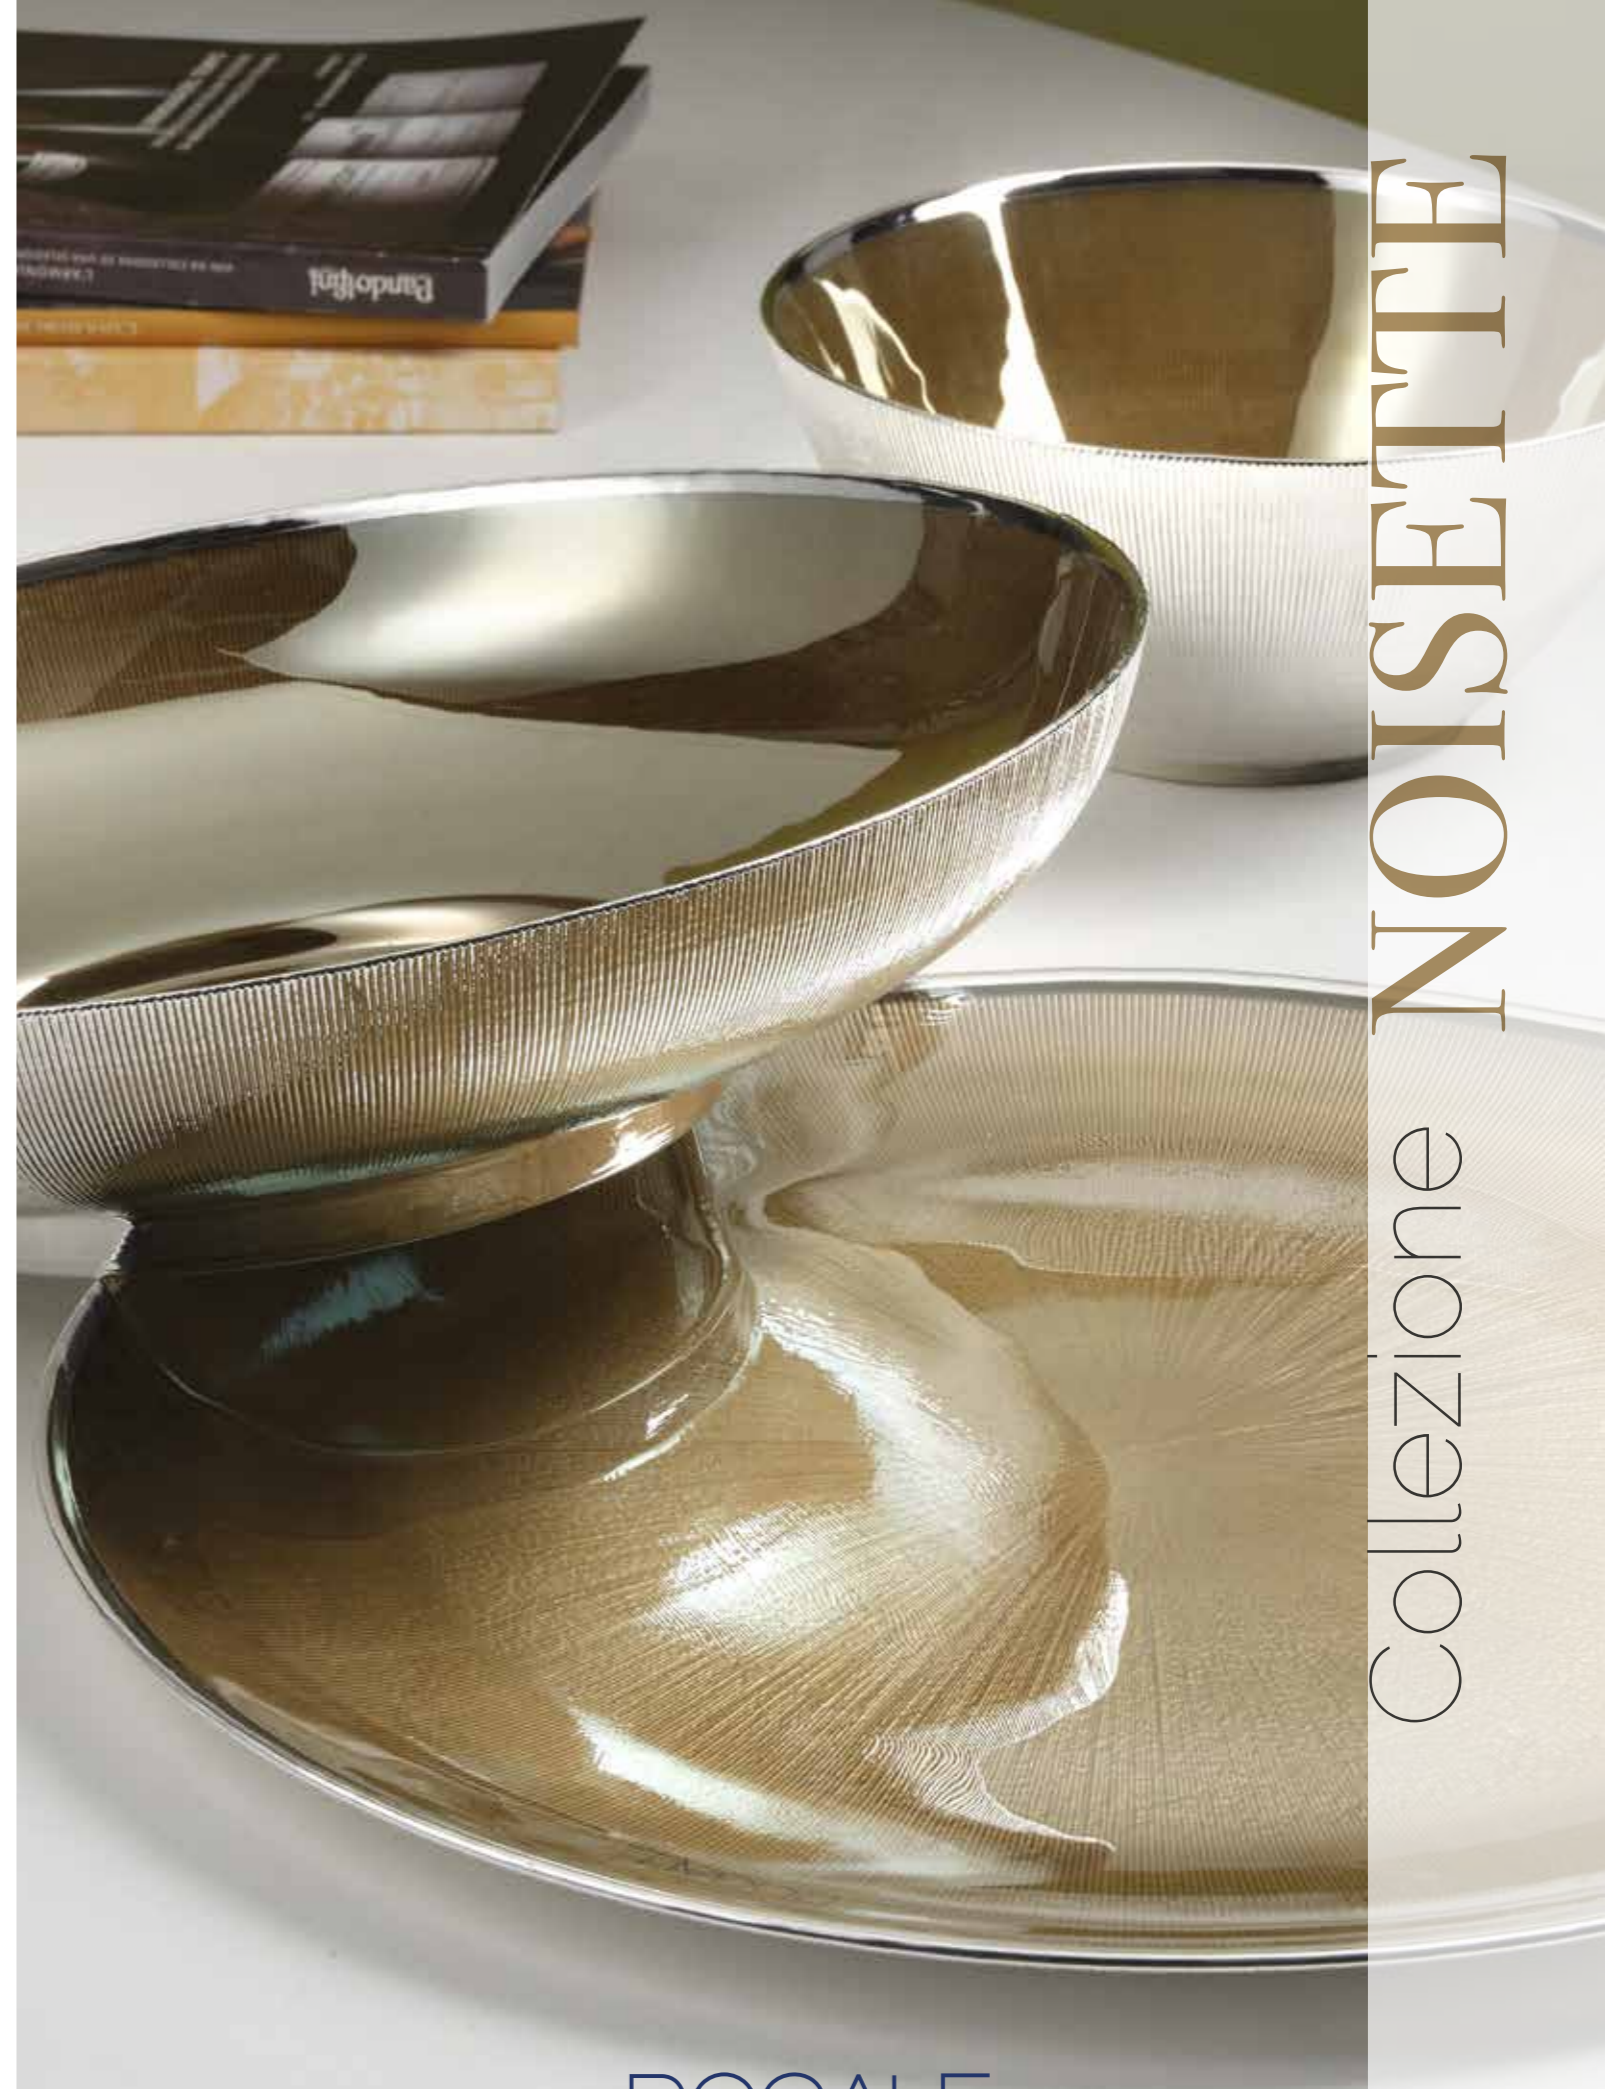

EUCLIDE Oro

51.36.1413 Piatto oro
Gold plate
cm Ø 32

51.36.1813 Piatto ovale oro
Gold oval plate
cm 34 x 22

51.36.5725 Coppa svasata
Bowl
cm Ø 22

51.36.5925 Piatto
Plate
cm Ø 39

51.36.2236 Centrotavola madreperla
Mother of pearl centrepiece
cm Ø 32

51.36.2836 Ciotola madreperla
Mother of pearl bowl
cm Ø 22

51.36.2213 Centrotavola oro
Gold centrepiece
cm Ø 32

51.36.2313 Piatto oro
Gold plate
cm Ø 32

51.36.2200 Centrotavola argento
Silver centrepiece
cm Ø 32