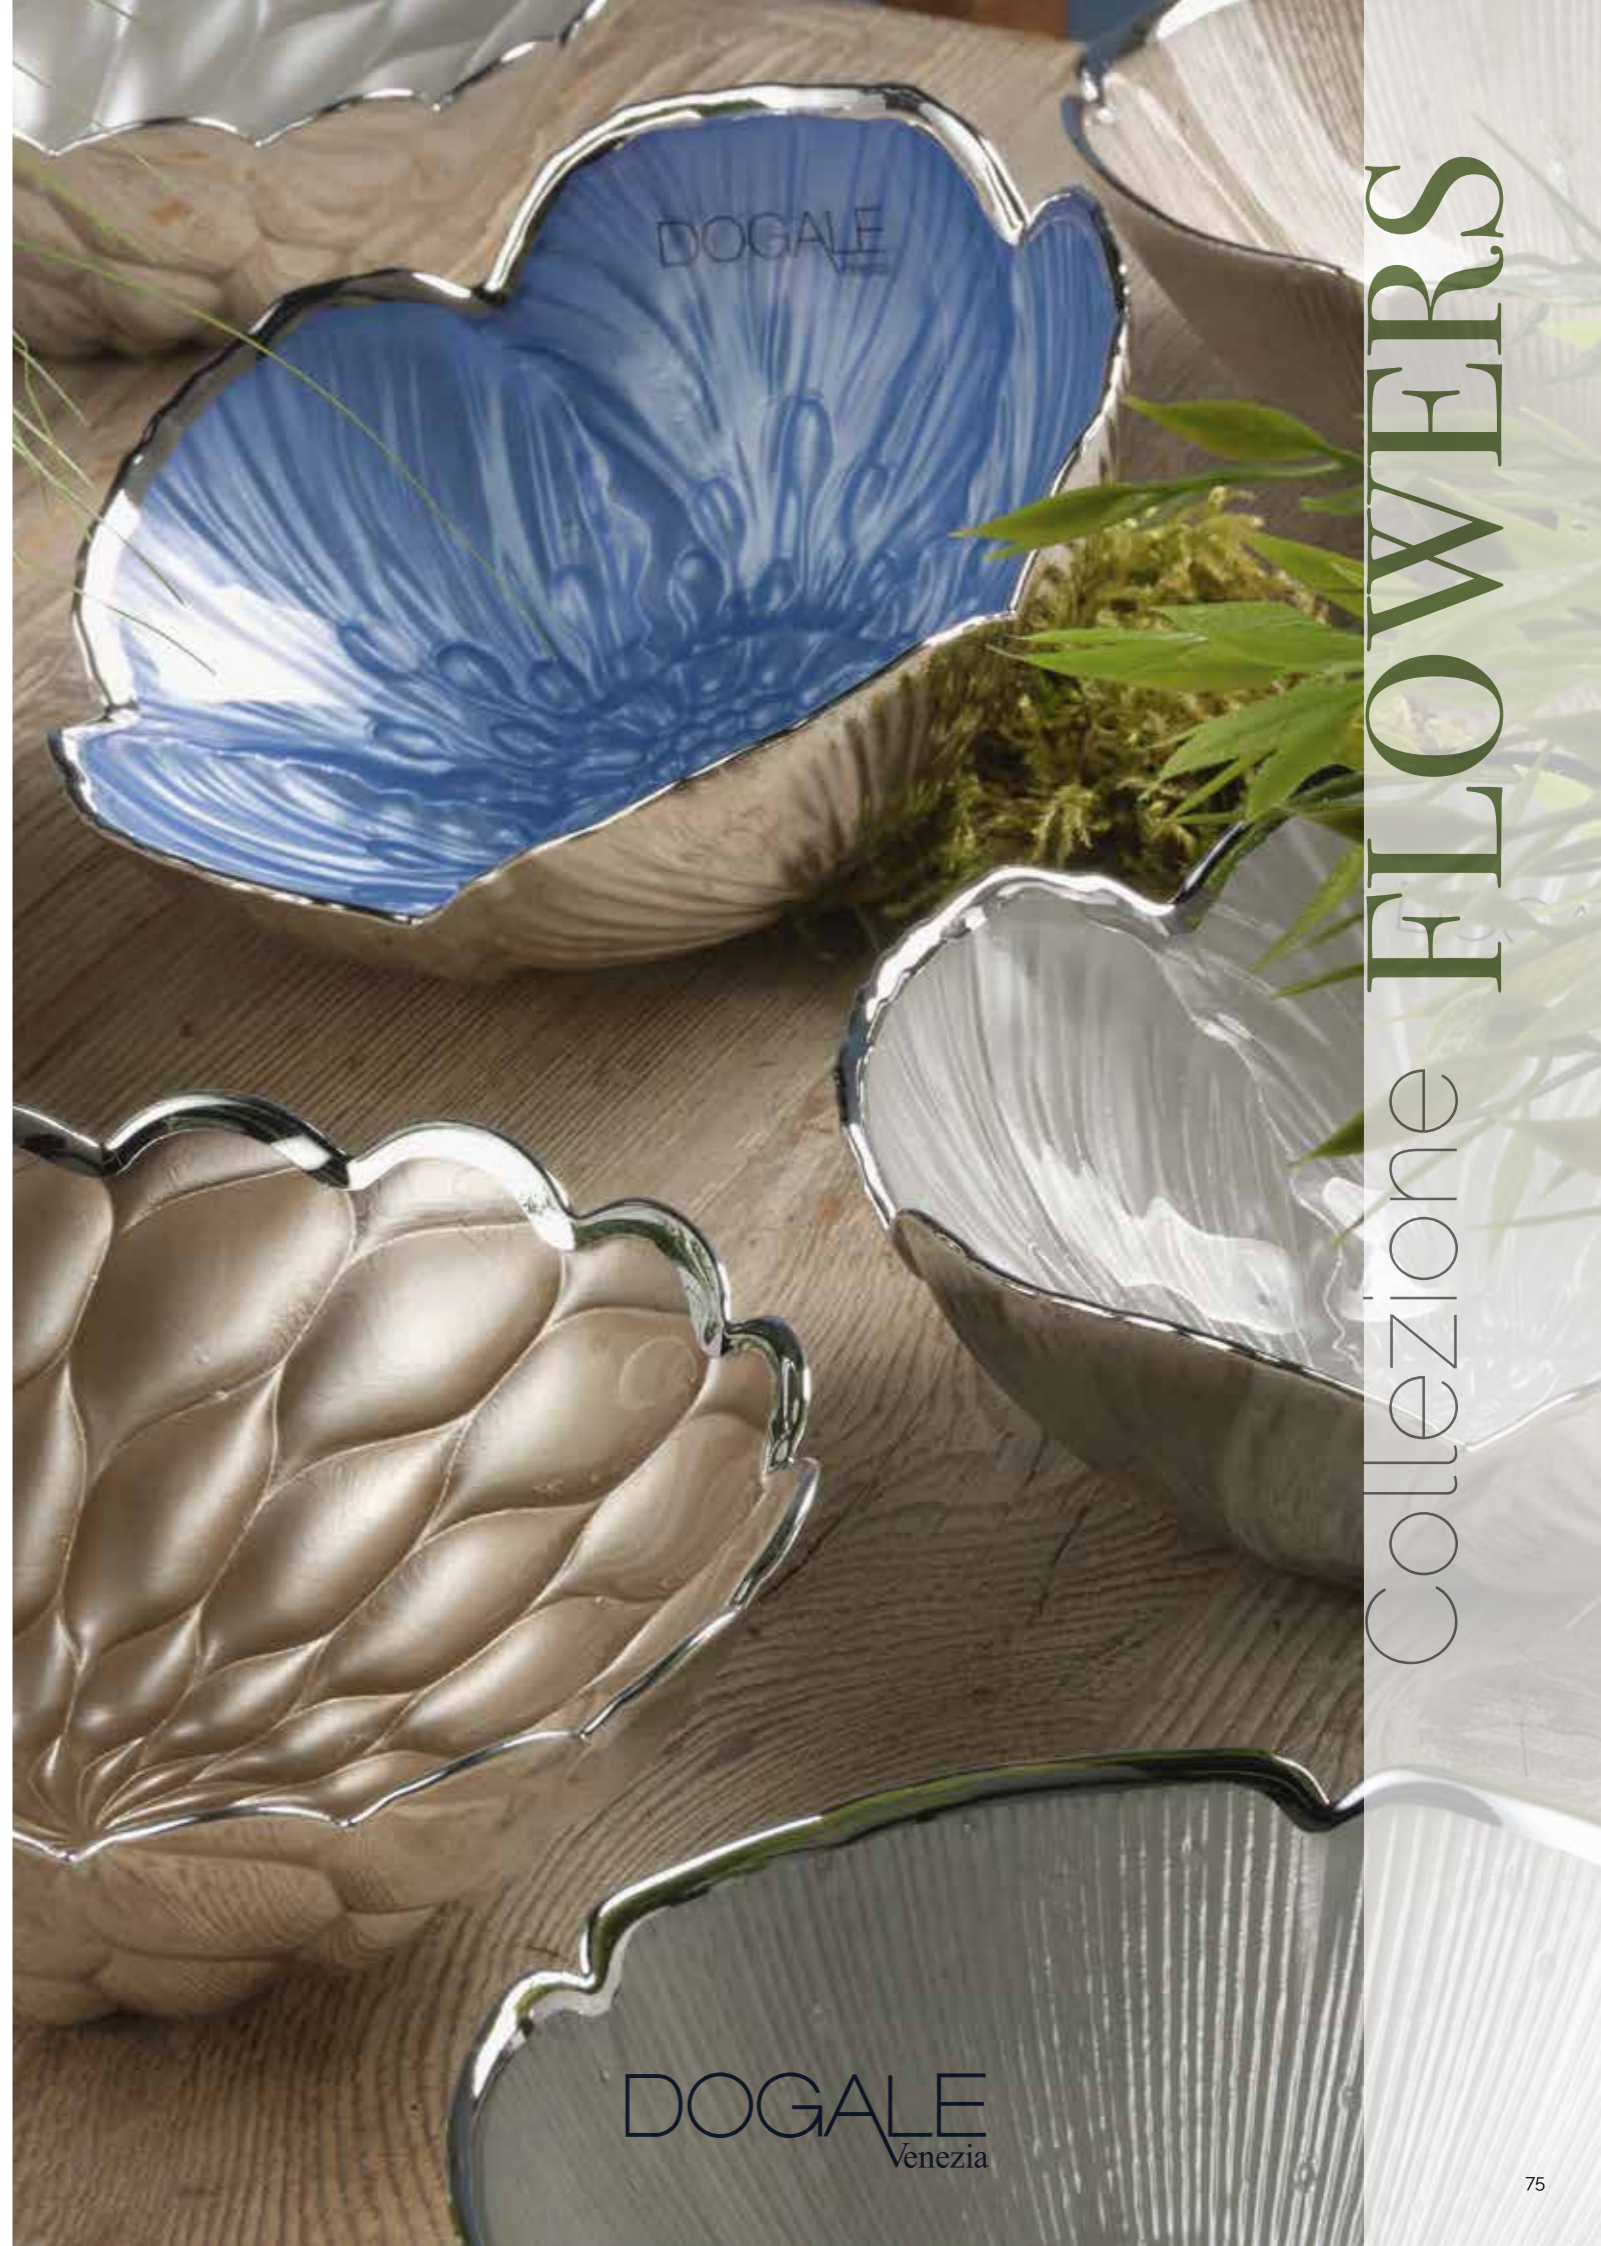

FLOWERS Azzurro

51.36.0075 Ciotola fiore tulipano azzurra
Light blue tulip flower bowl
cm Ø 16

51.36.0078 Ciotola fiore dalia azzurra
Light blue dahlia flower bowl
cm Ø 16

51.36.0081 Ciotola fiore begonia azzurra
Light blue begonia flower bowl
cm Ø 16